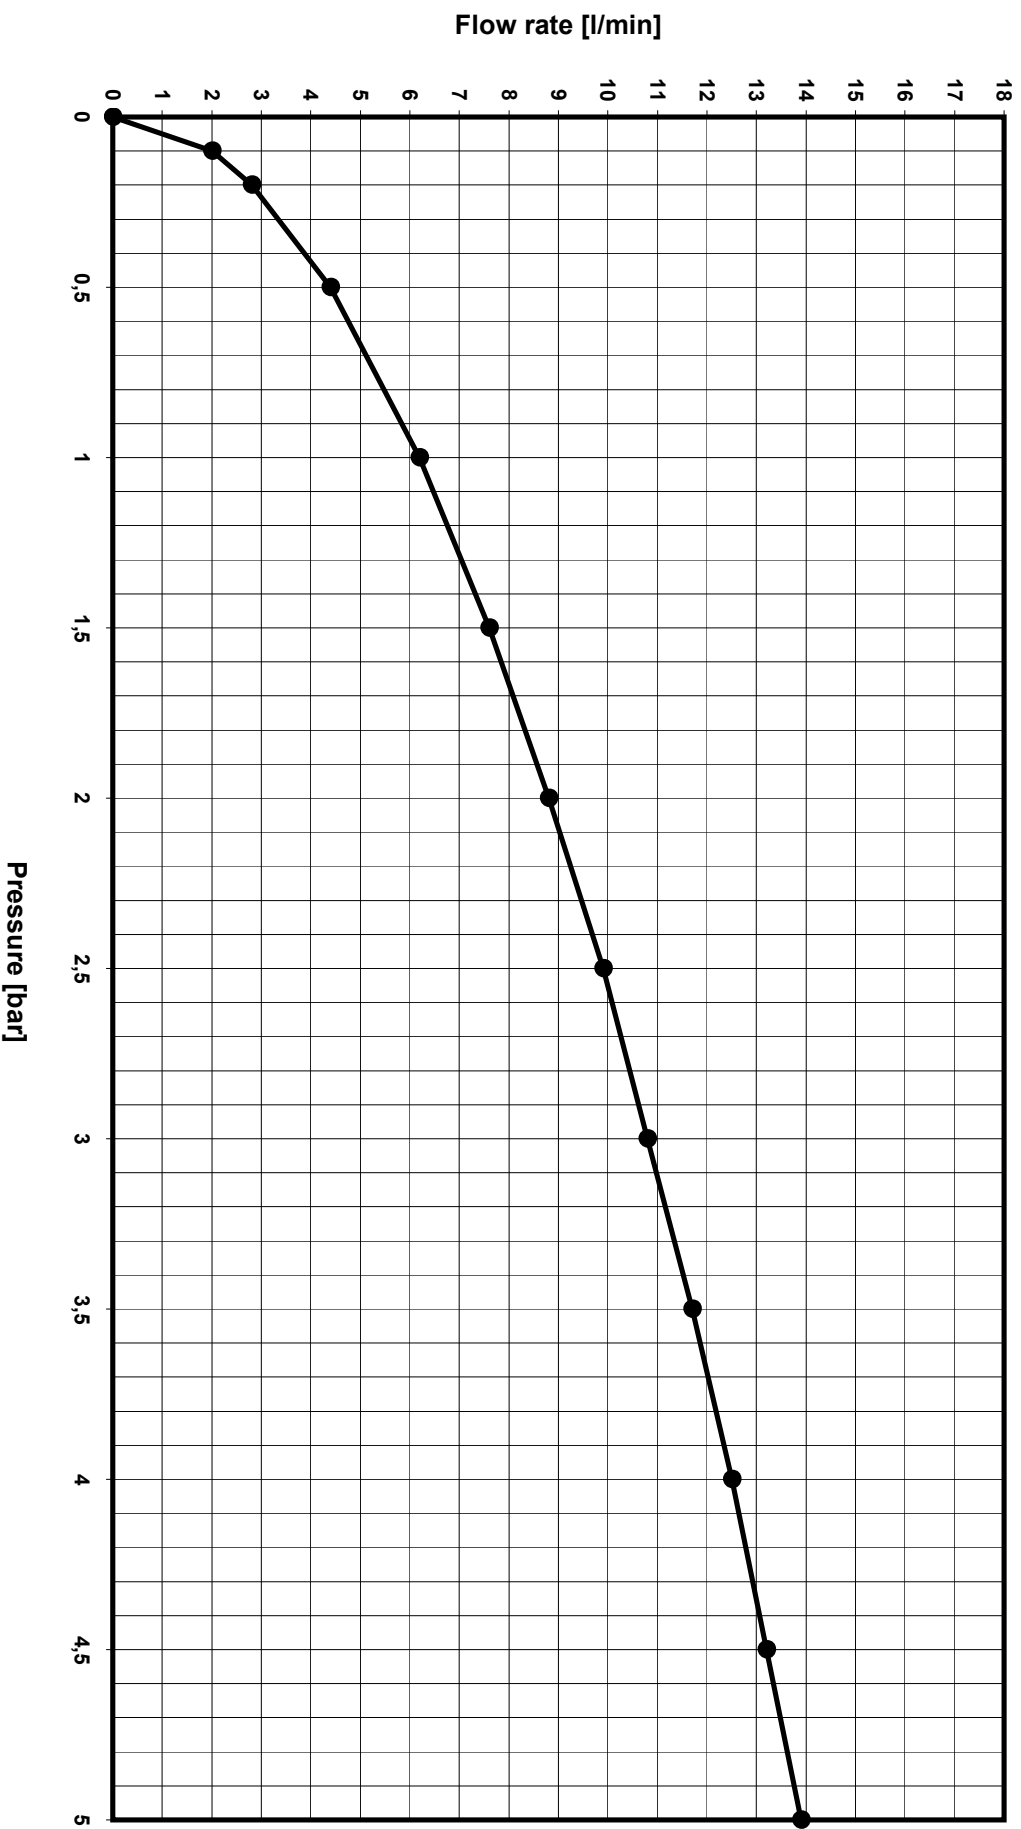

B0722AA
Ceraplan III Kitchen mixer, cast spout

—●— Mixed water - series