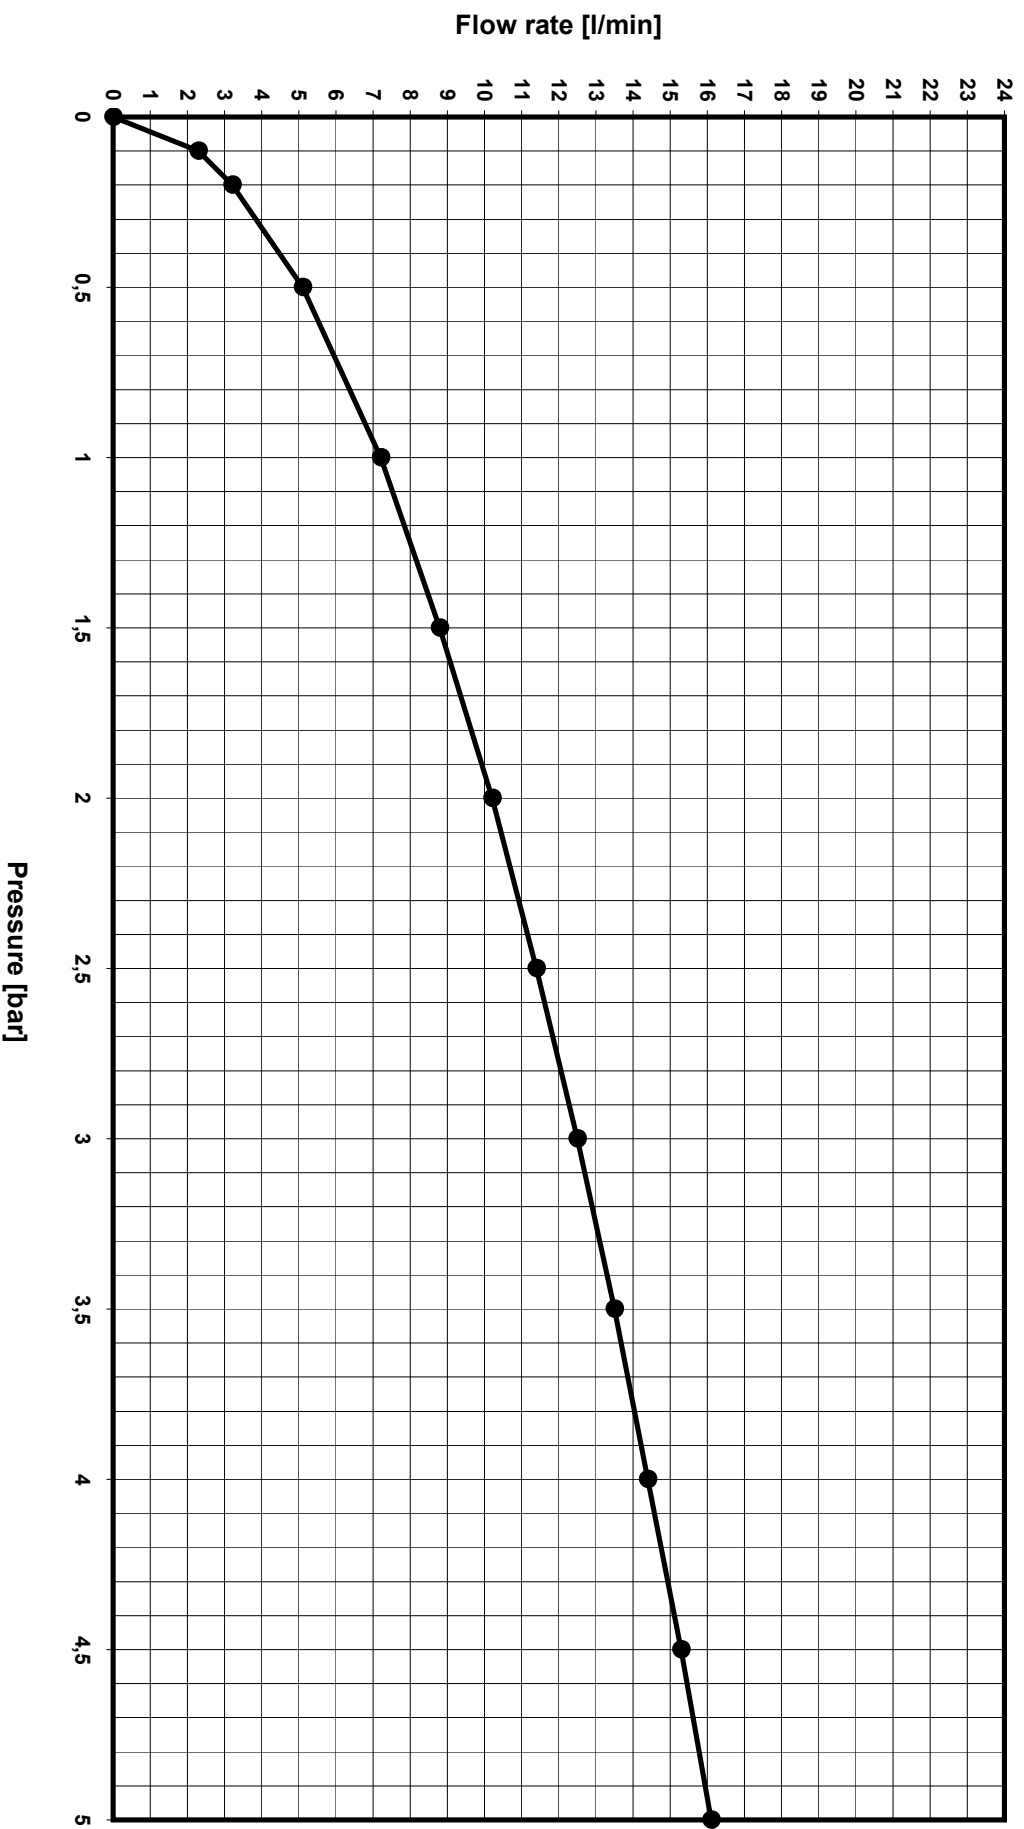

B0716AA
CERAPLAN III SHR MXR EXPSPD

—●— Mixed water - series