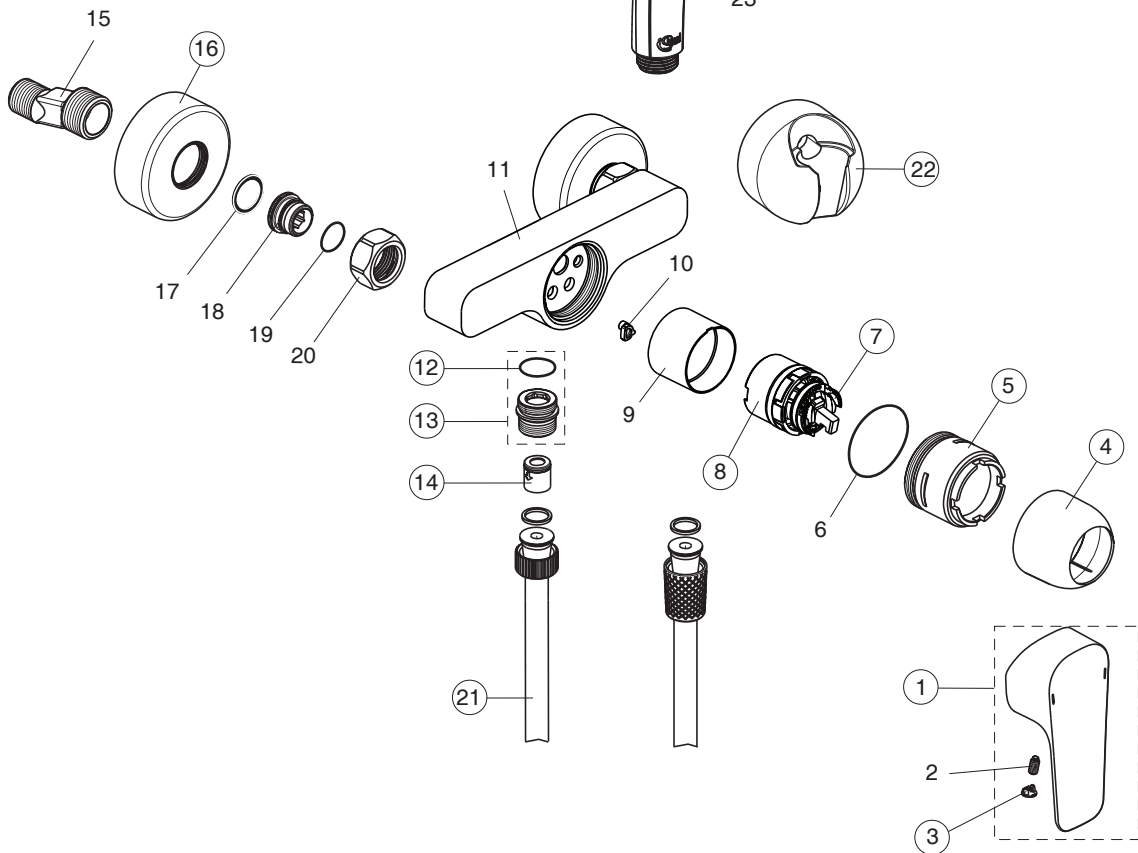

## B0716AA

## B0717AA

Pos.	Signify	Spare parts-Nr.	Quantity	Pos.	Signify	Spare parts-Nr.	Quantity
1	Lever, w/logo-set	B961117AA	1 Pcs.	15	S-connections		2 Pcs.
2	Screw M5x8		1 Pcs.	16	Escutcheon	B960242AA	1 Pcs.
3	Cap decorative	B960473AA	1 Pcs.	17	Fibre washer		2 Pcs.
4	Rosette decorative	B960779AA	1 Pcs.	18	Nipple M19x1.5LH		2 Pcs.
5	Screw M46x1.5	B960780NU	1 Pcs.	19	O-Ring Ø15.6x1.78		2 Pcs.
6	O-Ring Ø42x1.6		1 Pcs.	20	Coupling nut		2 Pcs.
7	Hot limit stop	A861181NU	1 Pcs.	21	Sh.hose L1500mm-compl.	B960604AA	1 Pcs.
8	Cartridge Ø38mm-click	B961491NU	1 Pcs.	22	Wall bracket fixed	B9467AA	1 Pcs.
9	Insert		1 Pcs.	23	Handspray IDEALRAIN, 1F,80mm		1 Pcs.
10	Pin		1 Pcs.				
11	Body shower		1 Pcs.				
12	O-Ring Ø18.2x1.7	A961640NU	2 Pcs.				
13	Nipple M22x1-G1/2	B964675AA	1 Pcs.				
14	Non return valve	B961346NU	1 Pcs.				