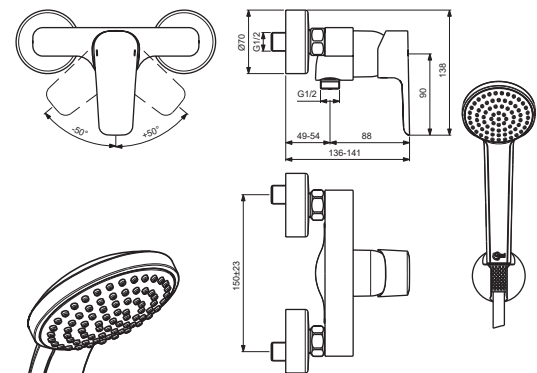

## B0716AA

## B0717AA

Pos.	Signify	Spare parts-Nr.	Quantity	Pos.	Signify	Spare parts-Nr.	Quantity
1	Lever, w/logo-set	B961117AA	1 Pcs.	15	S-connections		2 Pcs.
2	Screw M5x8		1 Pcs.	16	Escutcheon	B960242AA	1 Pcs.
3	Cap decorative	B960473AA	1 Pcs.	17	Fibre washer		2 Pcs.
4	Rosette decorative	B960779AA	1 Pcs.	18	Nipple M19x1.5LH		2 Pcs.
5	Screw M46x1.5	B960780NU	1 Pcs.	19	O-Ring Ø15.6x1.78		2 Pcs.
6	O-Ring Ø42x1.6		1 Pcs.	20	Coupling nut		2 Pcs.
7	Hot limit stop	A861181NU	1 Pcs.	21	Sh.hose L1500mm-compl.	B960604AA	1 Pcs.
8	Cartridge Ø38mm-click	B961491NU	1 Pcs.	22	Wall bracket fixed	B9467AA	1 Pcs.
9	Insert		1 Pcs.	23	Handspray IDEALRAIN, 1F,80mm		1 Pcs.
10	Pin		1 Pcs.				
11	Body shower		1 Pcs.				
12	O-Ring Ø18.2x1.7	A961640NU	2 Pcs.				
13	Nipple M22x1-G1/2	B964675AA	1 Pcs.				
14	Non return valve	B961346NU	1 Pcs.				