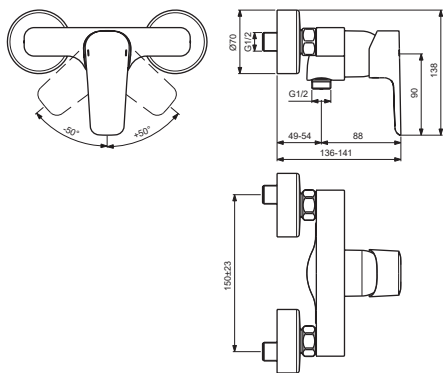

## B0716AA

## B0717AA

Pos.	Signify	Spare parts-Nr.	Quantity	Pos.	Signify	Spare parts-Nr.	Quantity
1	Lever, w/logo-set	B961117AA	1 Pcs.	15	S-connections		2 Pcs.
2	Screw M5x8		1 Pcs.	16	Escutcheon	B960242AA	1 Pcs.
3	Cap decorative	B960473AA	1 Pcs.	17	Fibre washer		2 Pcs.
4	Rosette decorative	B960779AA	1 Pcs.	18	Nipple M19x1.5LH		2 Pcs.
5	Screw M46x1.5	B960780NU	1 Pcs.	19	O-Ring Ø15.6x1.78		2 Pcs.
6	O-Ring Ø42x1.6		1 Pcs.	20	Coupling nut		2 Pcs.
7	Hot limit stop	A861181NU	1 Pcs.	21	Sh.hose L1500mm-compl.	B960604AA	1 Pcs.
8	Cartridge Ø38mm-click	B961491NU	1 Pcs.	22	Wall bracket fixed	B9467AA	1 Pcs.
9	Insert		1 Pcs.	23	Handspray IDEALRAIN, 1F,80mm		1 Pcs.
10	Pin		1 Pcs.				
11	Body shower		1 Pcs.				
12	O-Ring Ø18.2x1.7	A961640NU	2 Pcs.				
13	Nipple M22x1-G1/2	B964675AA	1 Pcs.				
14	Non return valve	B961346NU	1 Pcs.				